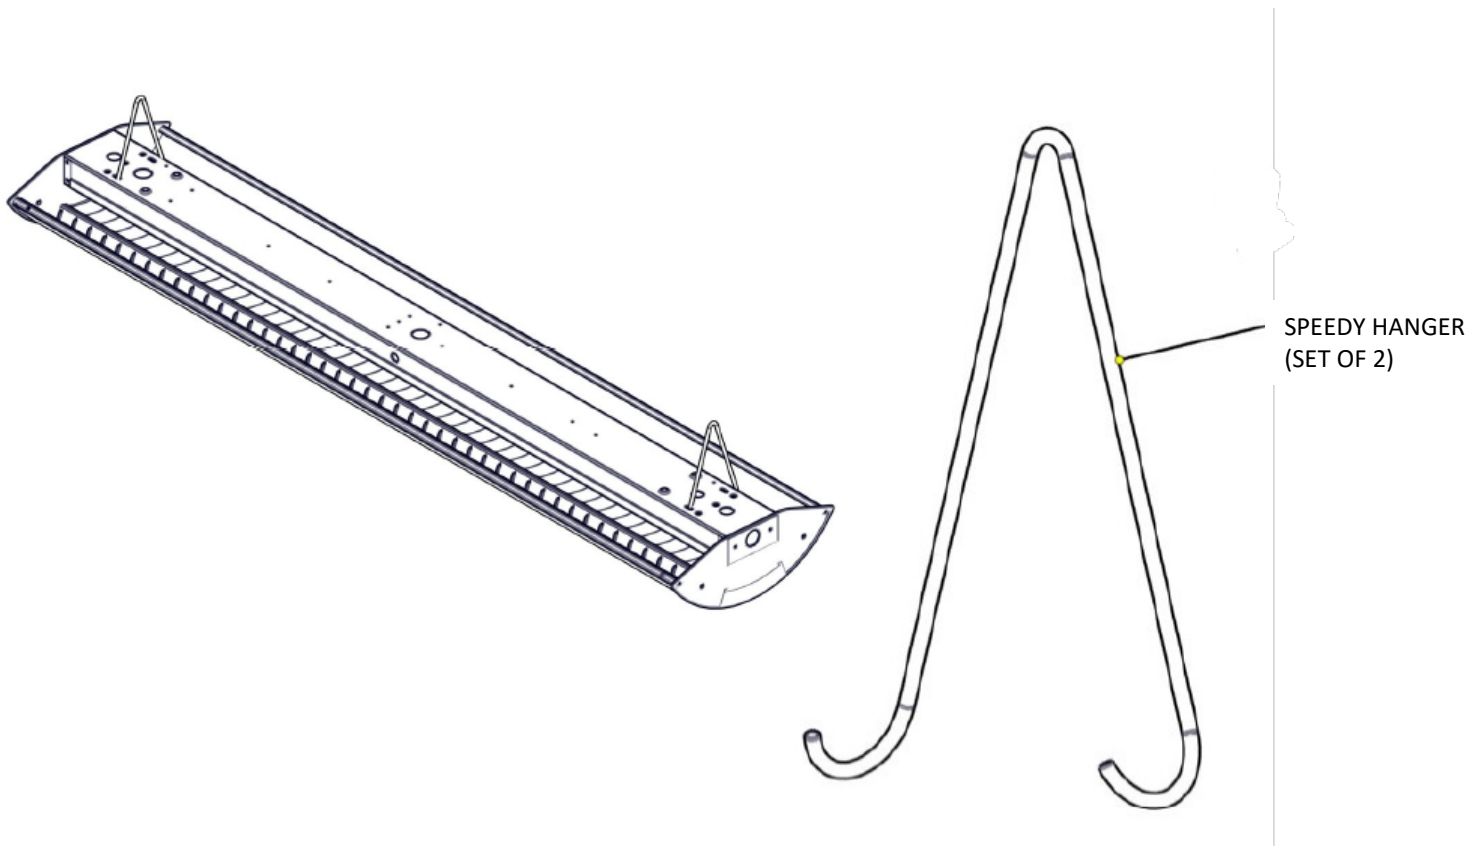

Read and understand these instructions before installing luminaire. This luminaire is intended for installation in accordance with the National Electrical Code and local regulations. To assure full compliance with local codes and regulations, check with your local electrical inspector before installation. To prevent electric shock, turn off electricity at main power supply before proceeding. Retain these instructions for maintenance reference.

Vyv is not responsible for any injuries due to the improper installation or handling of its products.

NOTE: Fixtures must never be lifted from sides or ends, lift fixtures only by cradling in arms until they are supported uniformly by mounting system.

Mounting Spec

KIT00002:
MOUNTING SPEEDY
HANGERS (2).M23

Generic models may be shown, Exact shape may vary with fixture selection. Instructions will remain true.

1-518-833-0261 • 13 British American Blvd, Latham, NY 12110 • vyv.tech
Vyv, Inc. reserves the right to upgrade and improve products without notice.