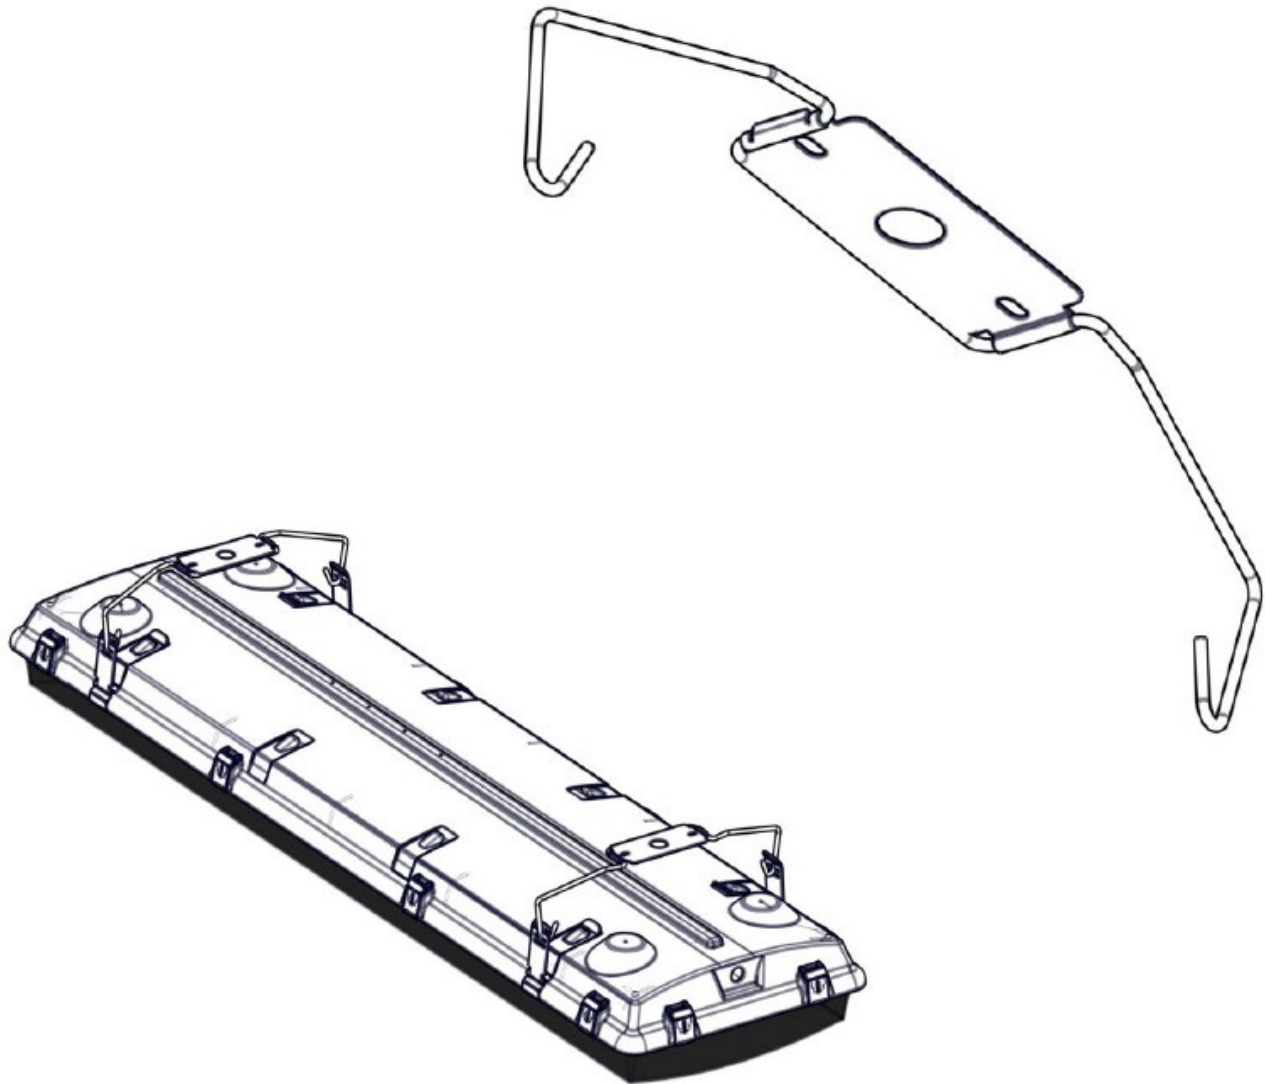

**Read and understand these instructions before installing luminaire.** This luminaire is intended for installation in accordance with the National Electrical Code and local regulations. To assure full compliance with local codes and regulations, check with your local electrical inspector before installation. To prevent electric shock, turn off electricity at main power supply before proceeding. Retain these instructions for maintenance reference.

**Vyv is not responsible for any injuries due to the improper installation or handling of its products.**

**NOTE:** Fixtures must never be lifted from sides or ends, lift fixtures only by cradling in arms until they are supported uniformly by mounting system.

## Mounting Spec

**KIT00013:**  
MOUNTING CEILING PLATE W/  
WIREFORM.M39 (X 2 PIECES)

Generic models may be shown, Exact shape may vary with fixture selection. Instructions will remain true.

1-518-833-0261 • 13 British American Blvd, Latham, NY 12110 • vyv.tech  
Vyv, Inc. reserves the right to upgrade and improve products without notice.