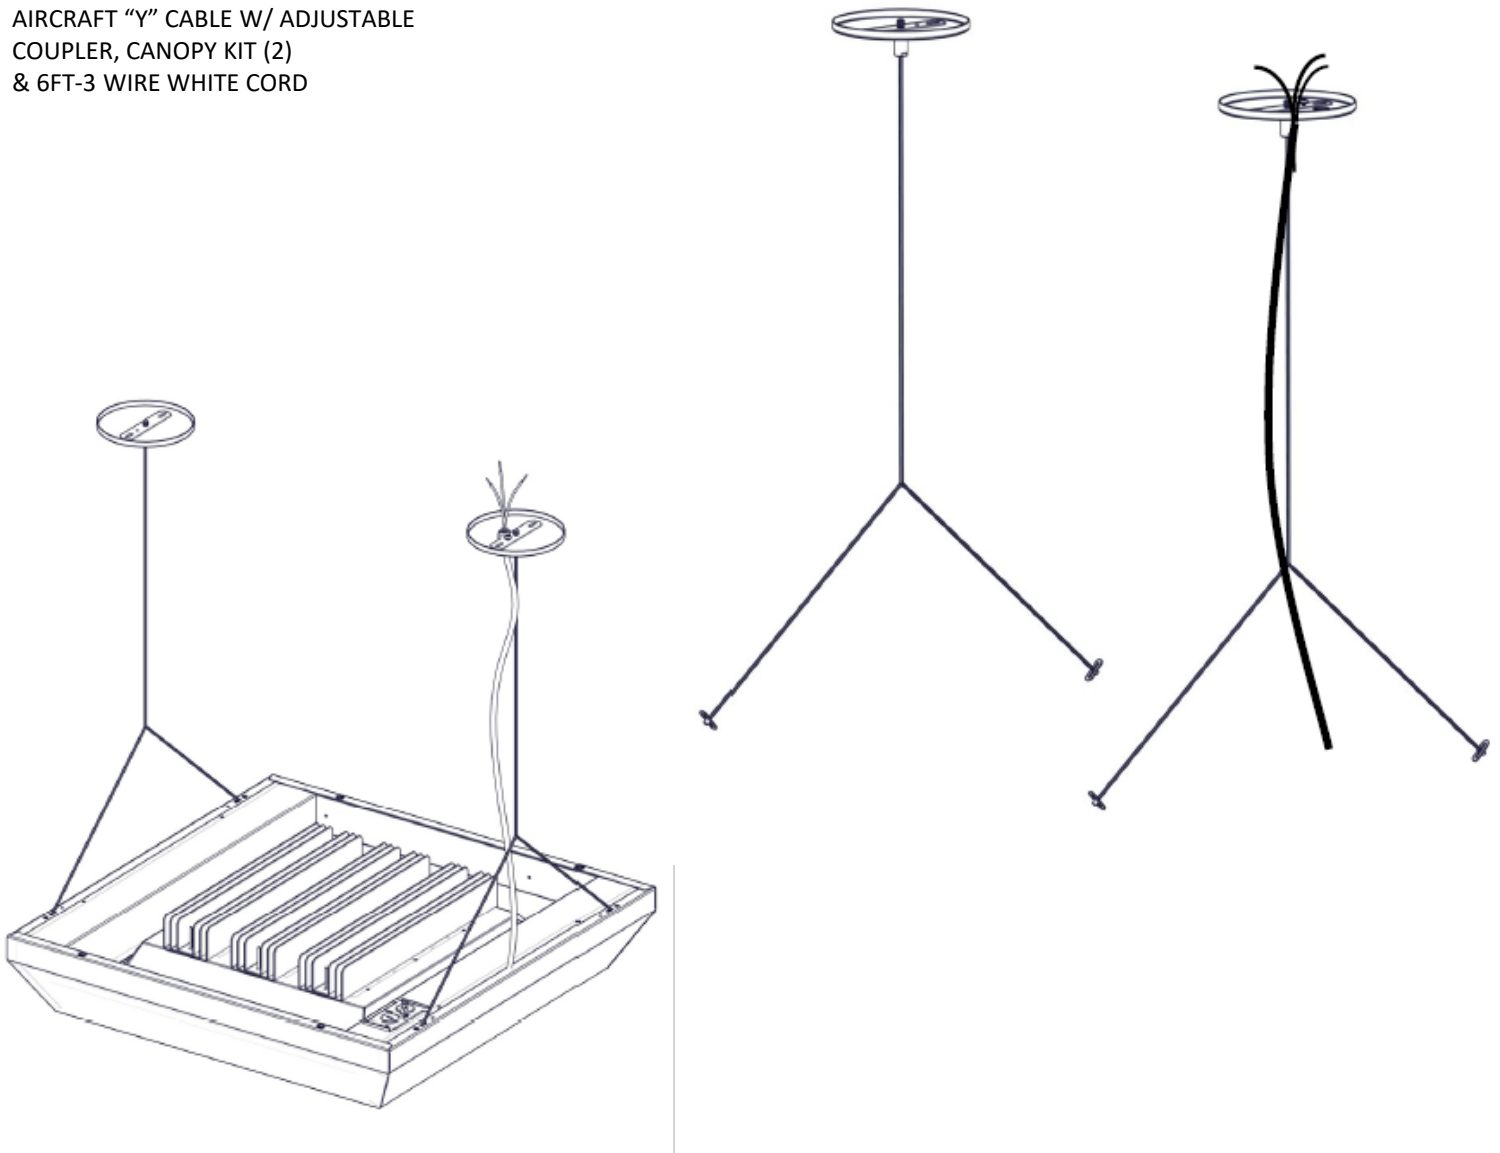

Read and understand these instructions before installing luminaire. This luminaire is intended for installation in accordance with the National Electrical Code and local regulations. To assure full compliance with local codes and regulations, check with your local electrical inspector before installation. To prevent electric shock, turn off electricity at main power supply before proceeding. Retain these instructions for maintenance reference.

Vyv is not responsible for any injuries due to the improper installation or handling of its products.

NOTE: Fixtures must never be lifted from sides or ends, lift fixtures only by cradling in arms until they are supported uniformly by mounting system.

Mounting Spec

KIT00027:

AIRCRAFT "Y" CABLE W/ ADJUSTABLE COUPLER, CANOPY KIT (2) & 6FT-3 WIRE WHITE CORD

Generic models may be shown, Exact shape may vary with fixture selection. Instructions will remain true.